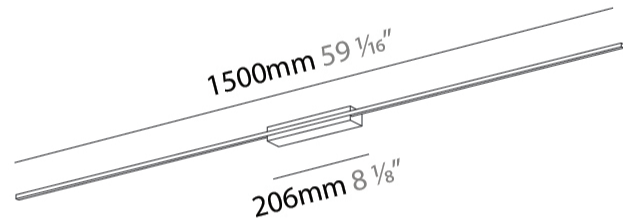

JUST BLACK LINE SURFACE

A33301-

base number LED
Dimming

1. To build a product code in our configurator select the specify button on the base model # product page
2. To build a manual product code on this datasheet choose from the options listed below in blue font and add the suffix to the base model #

GENERAL

Series: Just Black Line
Brand: Prolicht
Division: Architectural
Mounting Type: Surface
Mounting Location: Wall
Subcategory: Wall Effect

PHYSICAL

Shape: Rectangle
Length (mm): 1500
Length (in): 59 1/16
Width (mm): 30
Width (in): 1 3/16
Height (mm): 40
Height (in): 1 9/16
Light Distribution: Indirect
Fixture Finish: BLK
Fixture Material: Aluminum

ELECTRICAL

Lamp Type: LED (Zhaga Standard)
Input Wattage (W): 15
Total Output Wattage (W): 13.6
[Dimming: Non-Dimmable](#)
Driver Included: Yes
Driver Location: Integrated
Driver Type: Constant Current - Universal
Driver Class: Class 2
Input Voltage (V): 120 - 277
Constant Current (MA): 580
Upon Request: Tri-Mode Dimming

LED

Color Temperature (°K): 3000
Max. Delivered Lumen (lm): 776
CRI: >80 CRI
Lamp Life (hrs): 50000

OPTICAL

Beam Angle: 178
Adjustability: Fixed

RATINGS AND CERTIFICATIONS

Certified By: CSA Certified to UL and CSA Standards
IP rating: IP20

PROJECT	_____
TYPE	_____
SPECIFIER	_____
QUANTITY	_____
DATE	_____