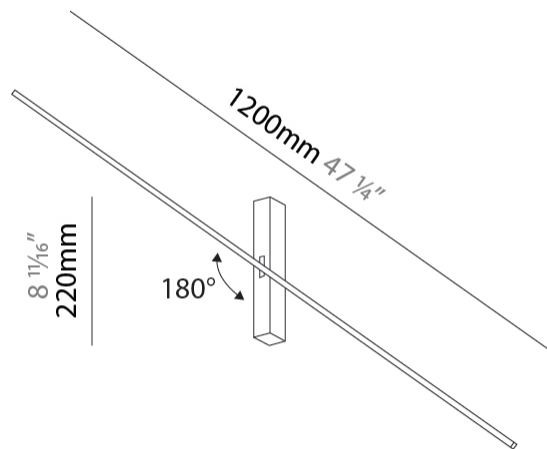

PROJECT	
TYPE	
SPECIFIER	
QUANTITY	
DATE	

JUST BLACK LINE SURFACE

A33302-

base number LED
Dimming

1. To build a product code in our configurator select the specify button on the base model # product page
2. To build a manual product code on this datasheet choose from the options listed below in blue font and add the suffix to the base model #

GENERAL

Series: Just Black Line
Brand: Prolicht
Division: Architectural
Mounting Type: Surface
Mounting Location: Wall
Subcategory: Wall Effect

PHYSICAL

Shape: Rectangle
Length (mm): 1200
Length (in): 47 3/4
Width (mm): 30
Width (in): 1 3/16
Height (mm): 220
Height (in): 8 7/8
Light Distribution: Indirect
Fixture Finish: BLK
Fixture Material: Aluminum

ELECTRICAL

Lamp Type: LED (Zhaga Standard)
Input Wattage (W): 14.5
Total Output Wattage (W): 12.7
Dimming: [Non-Dimmable](#)
Driver Included: Yes
Driver Location: Integrated
Driver Type: Constant Current - Universal
Driver Class: Class 2
Input Voltage (V): 120 - 277
Constant Current (mA): 550
Upon Request: Tri-Mode Dimming

LED

Color Temperature (°K): 3000
Max. Delivered Lumen (lm): 736
CRI: >80 CRI
Lamp Life (hrs): 50000

OPTICAL

Beam Angle: 178
Adjustability: Fixed

RATINGS AND CERTIFICATIONS

Certified By: CSA Certified to UL and CSA Standards
IP rating: IP20